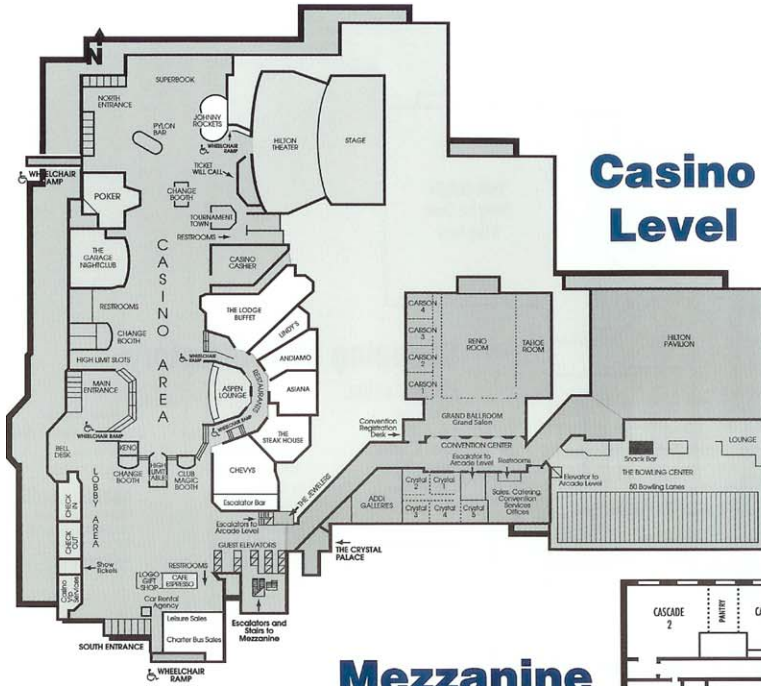

Casino Level

Mezzanine Meeting Rooms

RENO HILTON LOWER LEVEL

Room Capacities*

	Theater	Classroom	Classroom	Classroom	Reception
Nevada Conference & Convention Center	1,200	800	2,200	3,378	
Nevada Room	400	300	300	1,832	
N1-6 (each)	90	70	60	190	
N7	100	80	70	100	
N8	80	60	60	80	
N8-10 (each)	90	70	60	90	
N11	80	60	50	80	
N12	30	20	20	30	