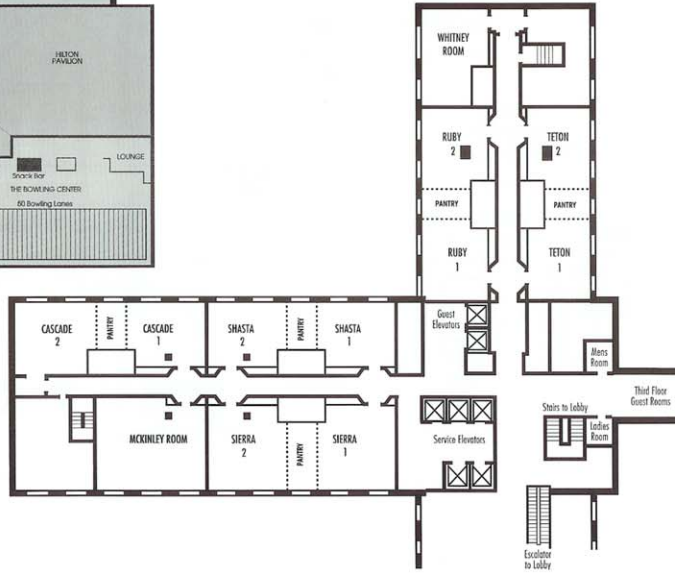

Casino Level

Mezzanine Meeting Rooms

RENO HILTON LOWER LEVEL

Room Capacities*

	Theater	Classroom	Classroom	Classroom	Reception
Nevada Conference & Convention Center	1,200	800	2,200	3,378	
Nevada Room	400	300	300	1,832	
N1-6 (each)	90	70	60	190	
N7	100	80	70	100	
N8	80	60	60	80	
N8-10 (each)	90	70	60	90	
N11	80	60	50	80	
N12	30	20	20	30	