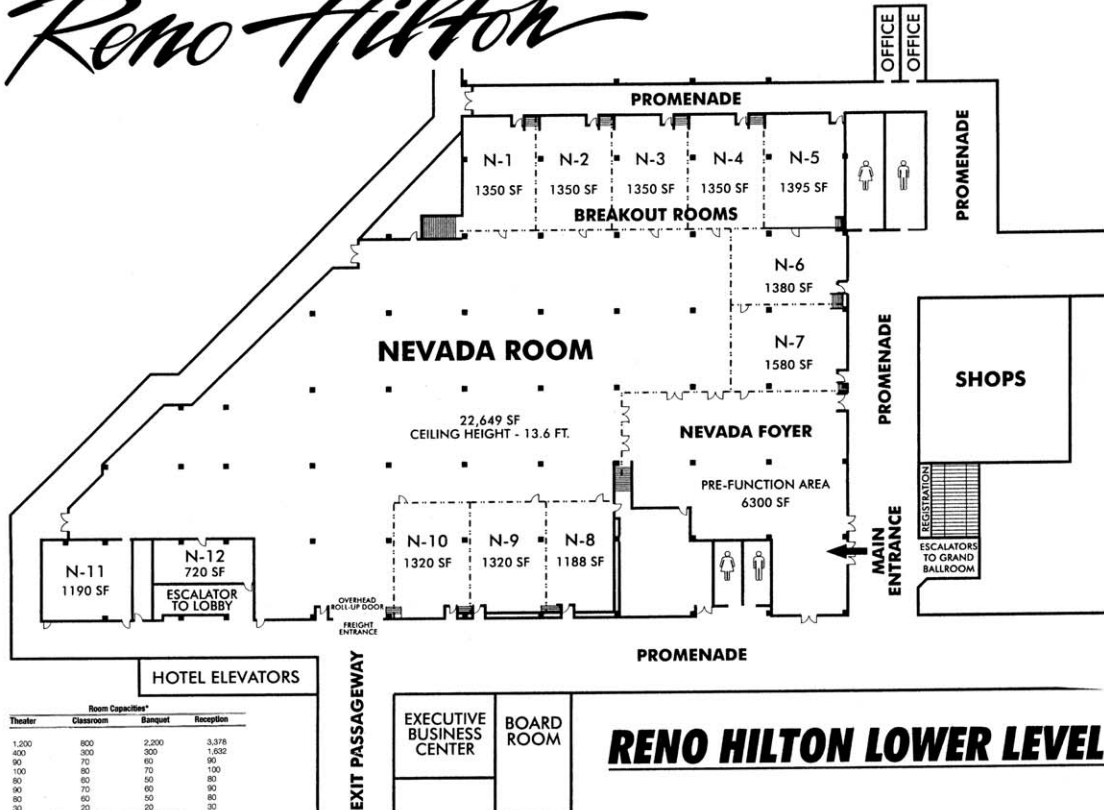

Casino Level

Mezzanine Meeting Rooms

RENO HILTON LOWER LEVEL

Room Capacities*

	Theater	Classroom	Classroom	Classroom	Reception
Nevada Conference & Convention Center	1,200	800	2,200	3,378	
Nevada Room	400	300	300	1,832	
N1-6 (each)	90	70	60	190	
N7	100	80	70	100	
N8	80	60	60	80	
N8-10 (each)	90	70	60	90	
N11	80	60	50	80	
N12	30	20	20	30	